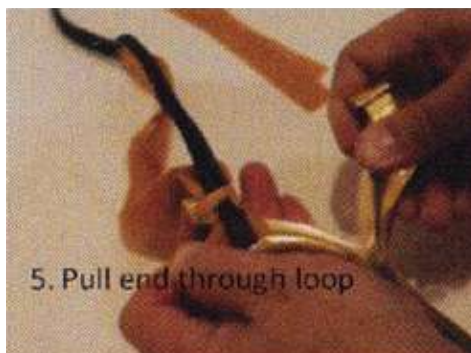

## Fast, Light & Deadly Accurate

Pro Shot Bands are exceptionally efficient slingshot bands for maximum accuracy, offering high velocity despite light draw weights.

## Lasts Longer than ever before

Pro Shot Bands are precision die-cut from Thera-band™ Gold exercise bands. Their unique shape enhances the number of shots they can deliver.

Pro Shot (UK) is the new name for Milbro Proshot.  
**Still the original, still the best**  
[www.proshotcatapults.com](http://www.proshotcatapults.com)