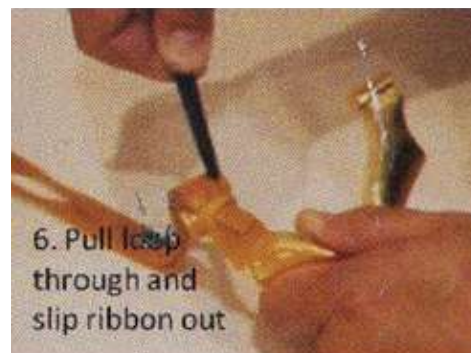

## Fast, Light & Deadly Accurate

Pro Shot Bands are exceptionally efficient slingshot bands for maximum accuracy, offering high velocity despite light draw weights.

## Lasts Longer than ever before

Pro Shot Bands are precision die-cut from Thera-band™ Gold exercise bands. Their unique shape enhances the number of shots they can deliver.

Pro Shot (UK) is the new name for Milbro Proshot.  
**Still the original, still the best**  
[www.proshotcatapults.com](http://www.proshotcatapults.com)