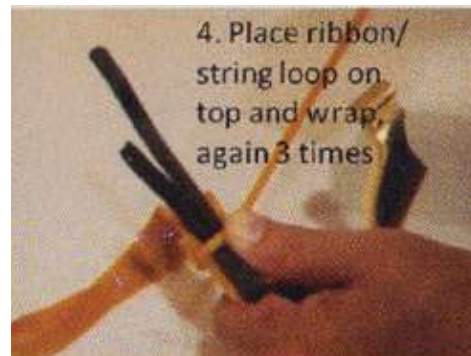

## Fast, Light & Deadly Accurate

Pro Shot Bands are exceptionally efficient slingshot bands for maximum accuracy, offering high velocity despite light draw weights.

## Lasts Longer than ever before

Pro Shot Bands are precision die-cut from Thera-band™ Gold exercise bands. Their unique shape enhances the number of shots they can deliver.

Pro Shot (UK) is the new name for Milbro Proshot.  
**Still the original, still the best**  
[www.proshotcatapults.com](http://www.proshotcatapults.com)