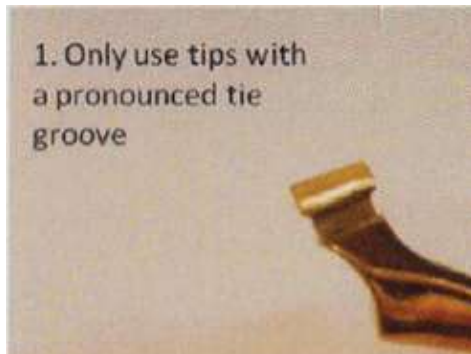

## Fast, Light & Deadly Accurate

Pro Shot Bands are exceptionally efficient slingshot bands for maximum accuracy, offering high velocity despite light draw weights.