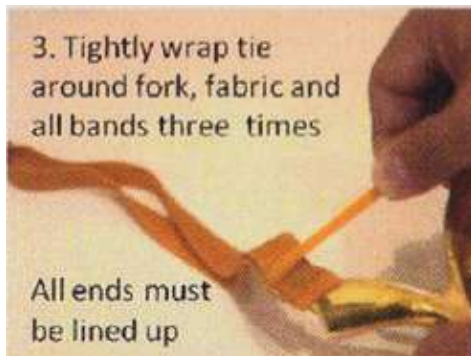

## Fast, Light & Deadly Accurate

Pro Shot Bands are exceptionally efficient slingshot bands for maximum accuracy, offering high velocity despite light draw weights.

## Lasts Longer than ever before

Pro Shot Bands are precision die-cut from Thera-band™ Gold exercise bands. Their unique shape enhances the number of shots they can deliver.

Pro Shot (UK) is the new name for Milbro Proshot.  
**Still the original, still the best**  
[www.proshotcatapults.com](http://www.proshotcatapults.com)